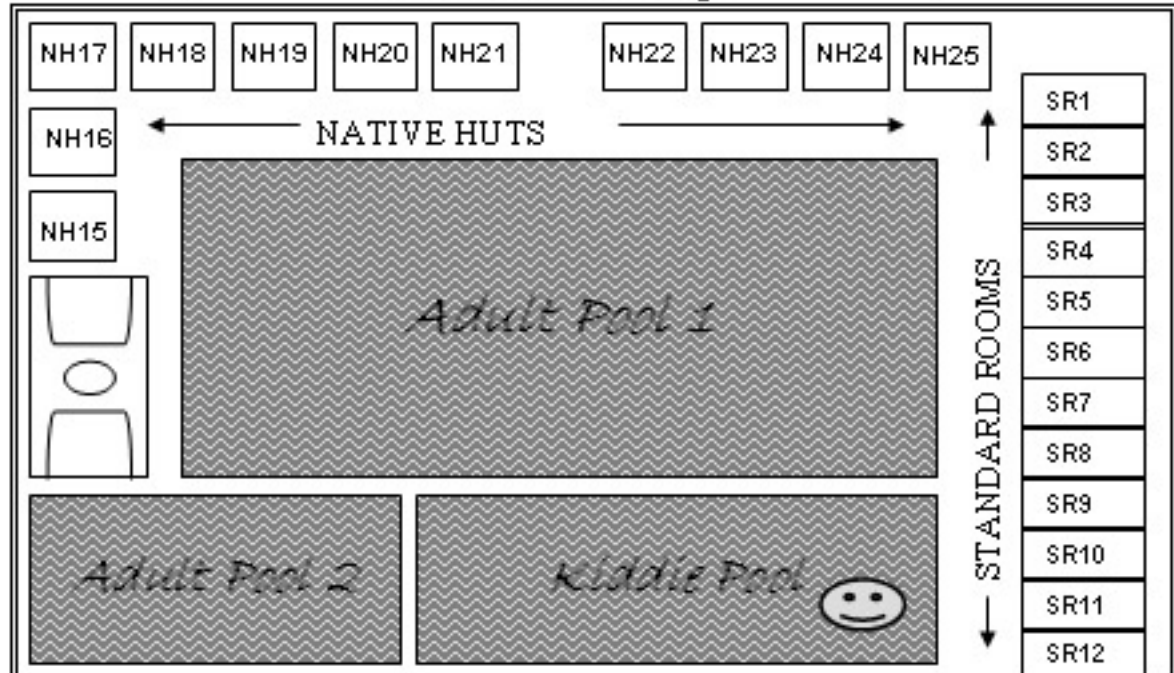

FIBERGLASS HUTS

NATIVE HUTS BEACHSIDE

← Children's Playground →

Souvenir shop

Private vehicle Parking

TO BUS PARKING